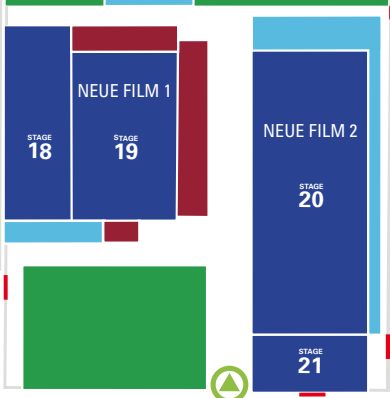

GRÜNSTR.

AHORNSTR.

SOPHIE-FARBER-STR.

AHORNSTR.

- STAGES
- BACKLOTS
- MANAGEMENT
- ART DEPARTMENT / CONSTRUCTION
- PROP SHOPS
- COSTUME DEPARTMENT
- OFFICES / SUPPORT ROOMS
  
- MAIN ENTRANCE
- GATE
- PARKING
- PARKING GARAGE
- LIMITED ACCESS

TRAIN STATION "MEDIENSTADT BABELSBERG"

EMIL-JANNINGS-STRASSE

FILMPARK

FILM UNIVERSITY

MARLENE-DIETRICH-ALLEE

ENTRANCE FILMPARK

GROSSBEERENSTRASSE

METROPOLSHALLE

JOE-MAY-STRASSE

8A

BLDG. 8

LILIAN-HARVEY-STRASSE

FERNSEHZENTRUM

FX CENTER

QUENTIN-TARANTINO-STRASSE

SERVICE ENTRANCE